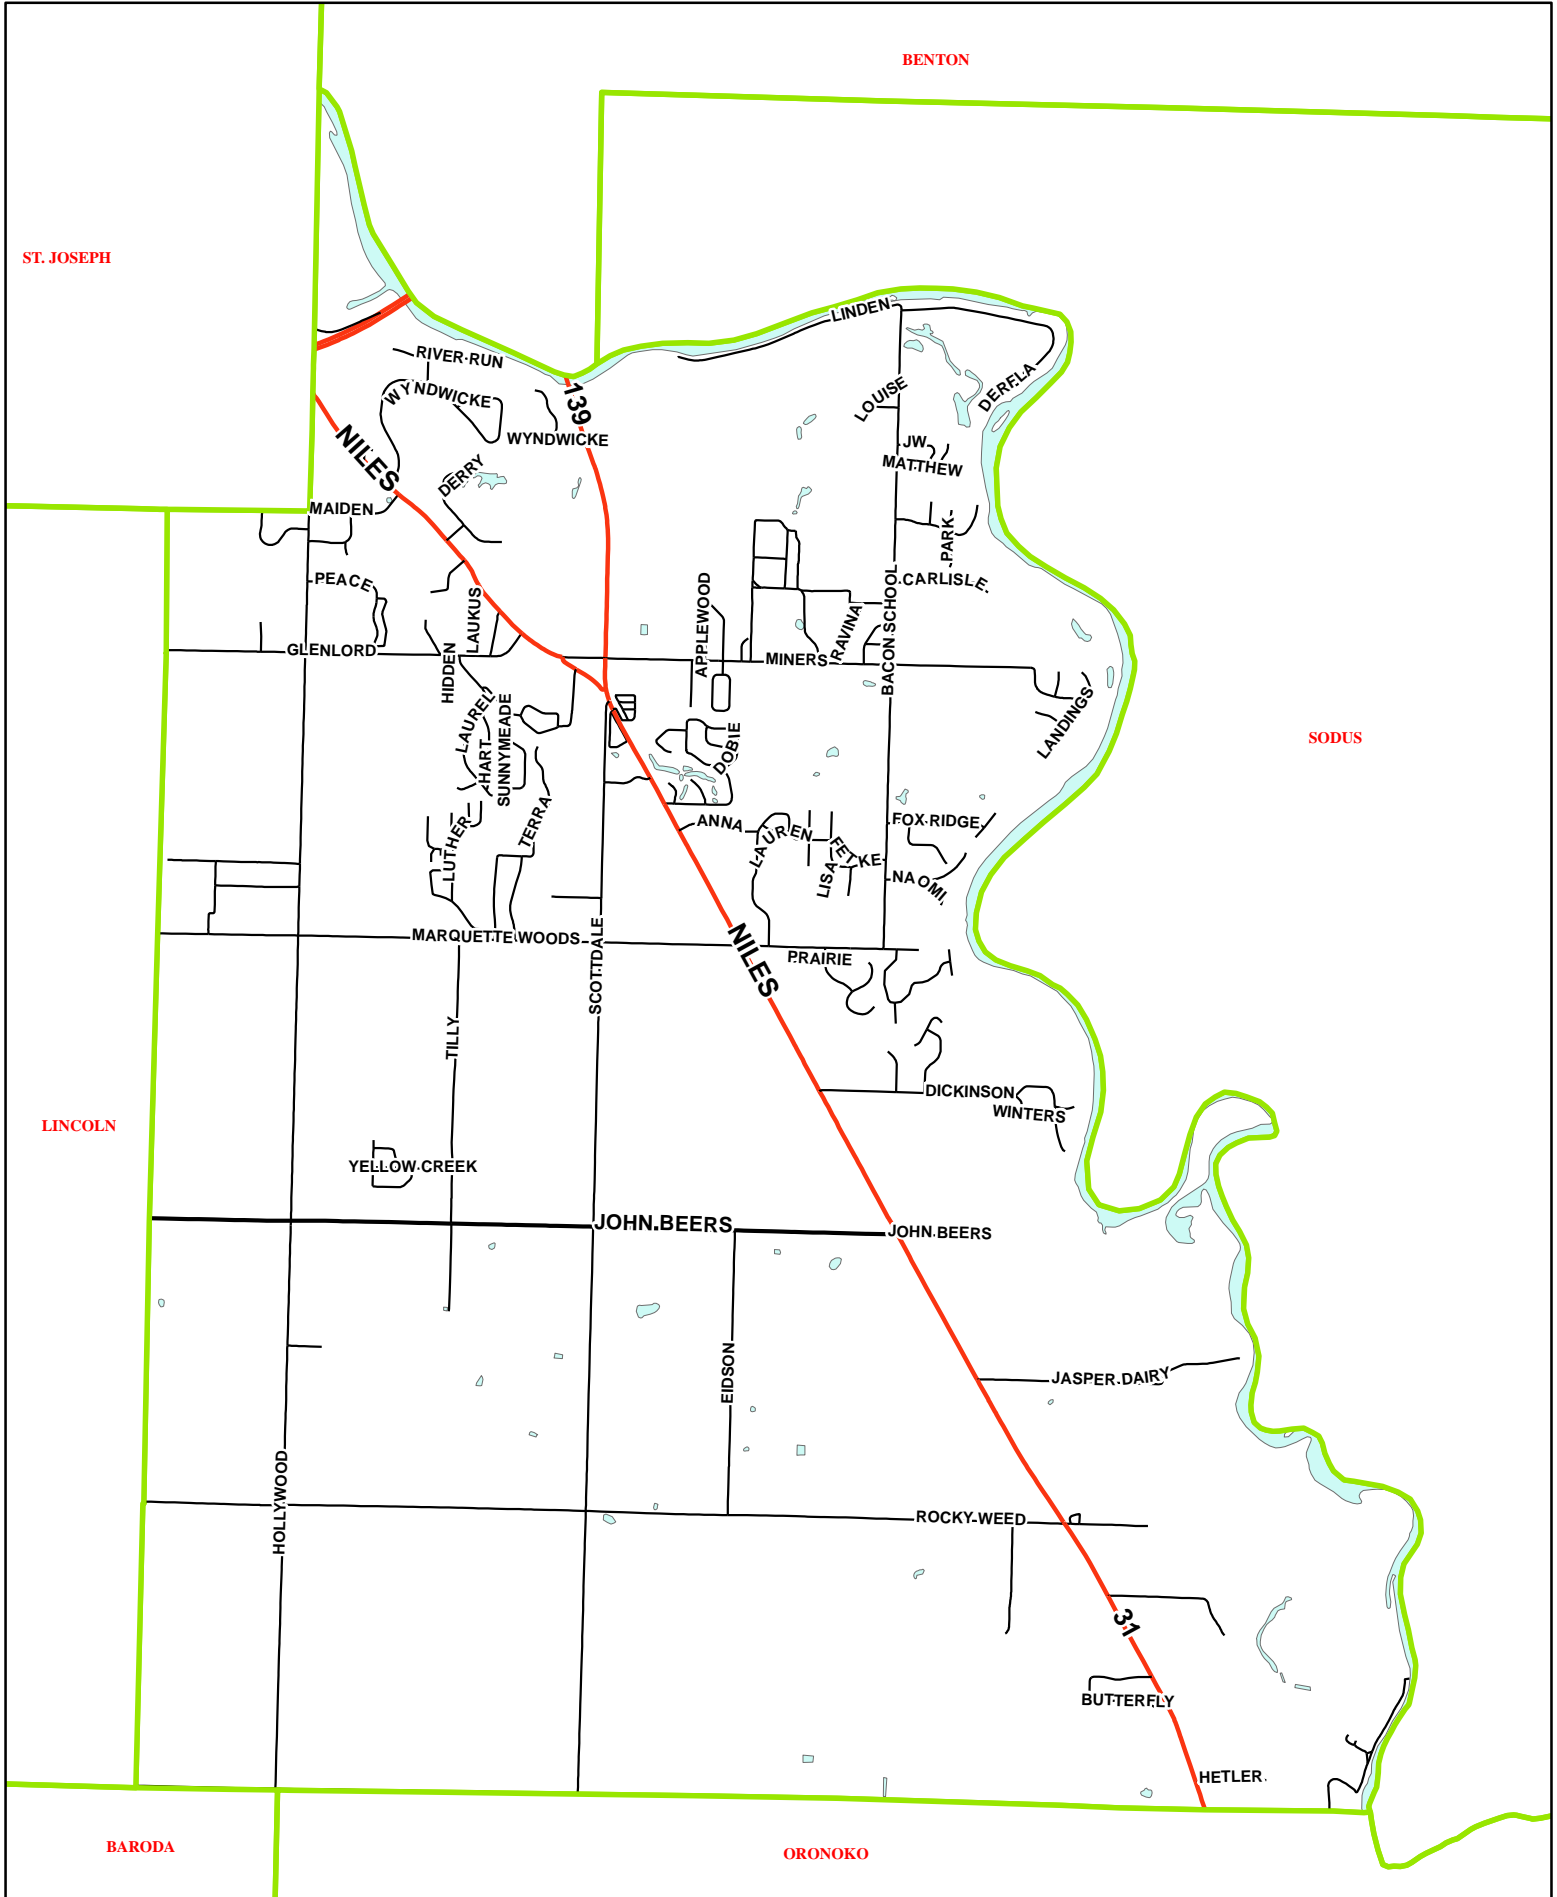

ST. JOSEPH

BENTON

SODUS

LINCOLN

BARODA

ORONOKO

Royalton Township 0

County of Berrien
All Rights Reserved - 1997.

0.5 1 Miles